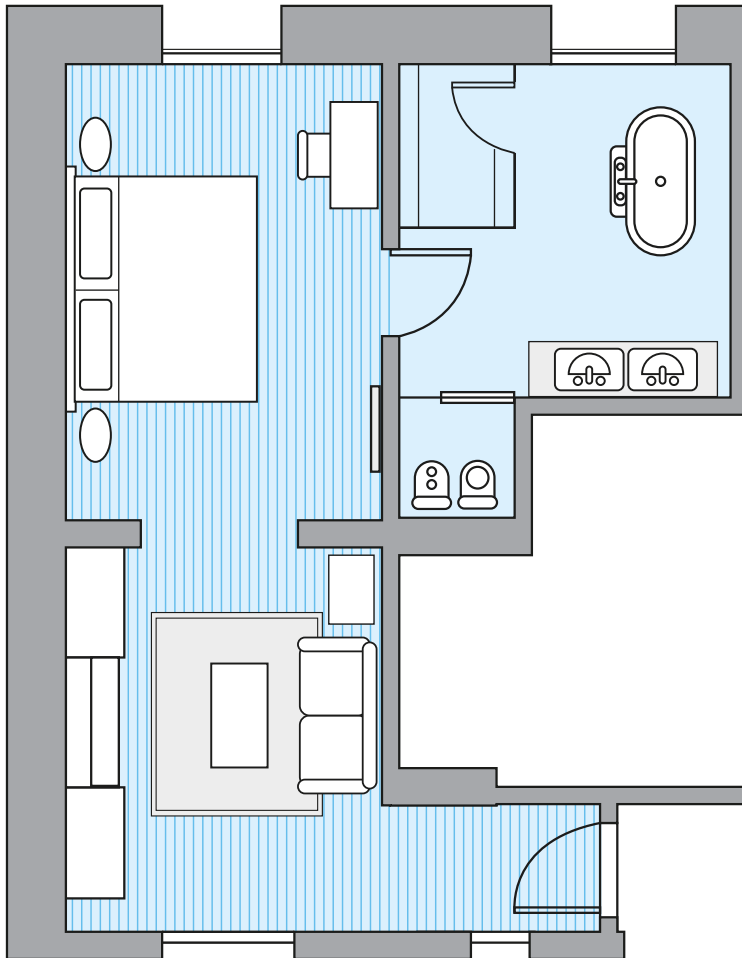

ALGODON

MANSION

BUENOS AIRES

RECOLETA SUITE

55 m2 (600 sq ft)